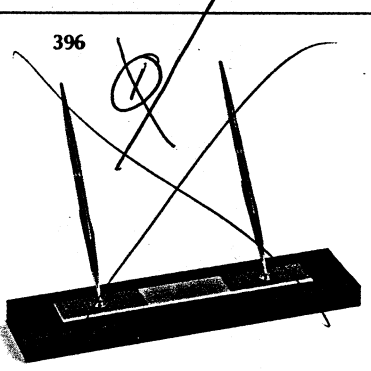

Parker Desk Sets

new ideas in desk sets for home and office

G257 Green onyx, 6 1/4" x 13 3/4". With \$5 pen and ball pen, nameplate..... \$90.00
With 006A clock add..... \$25.00

3DH

G247

J247

M247

J257